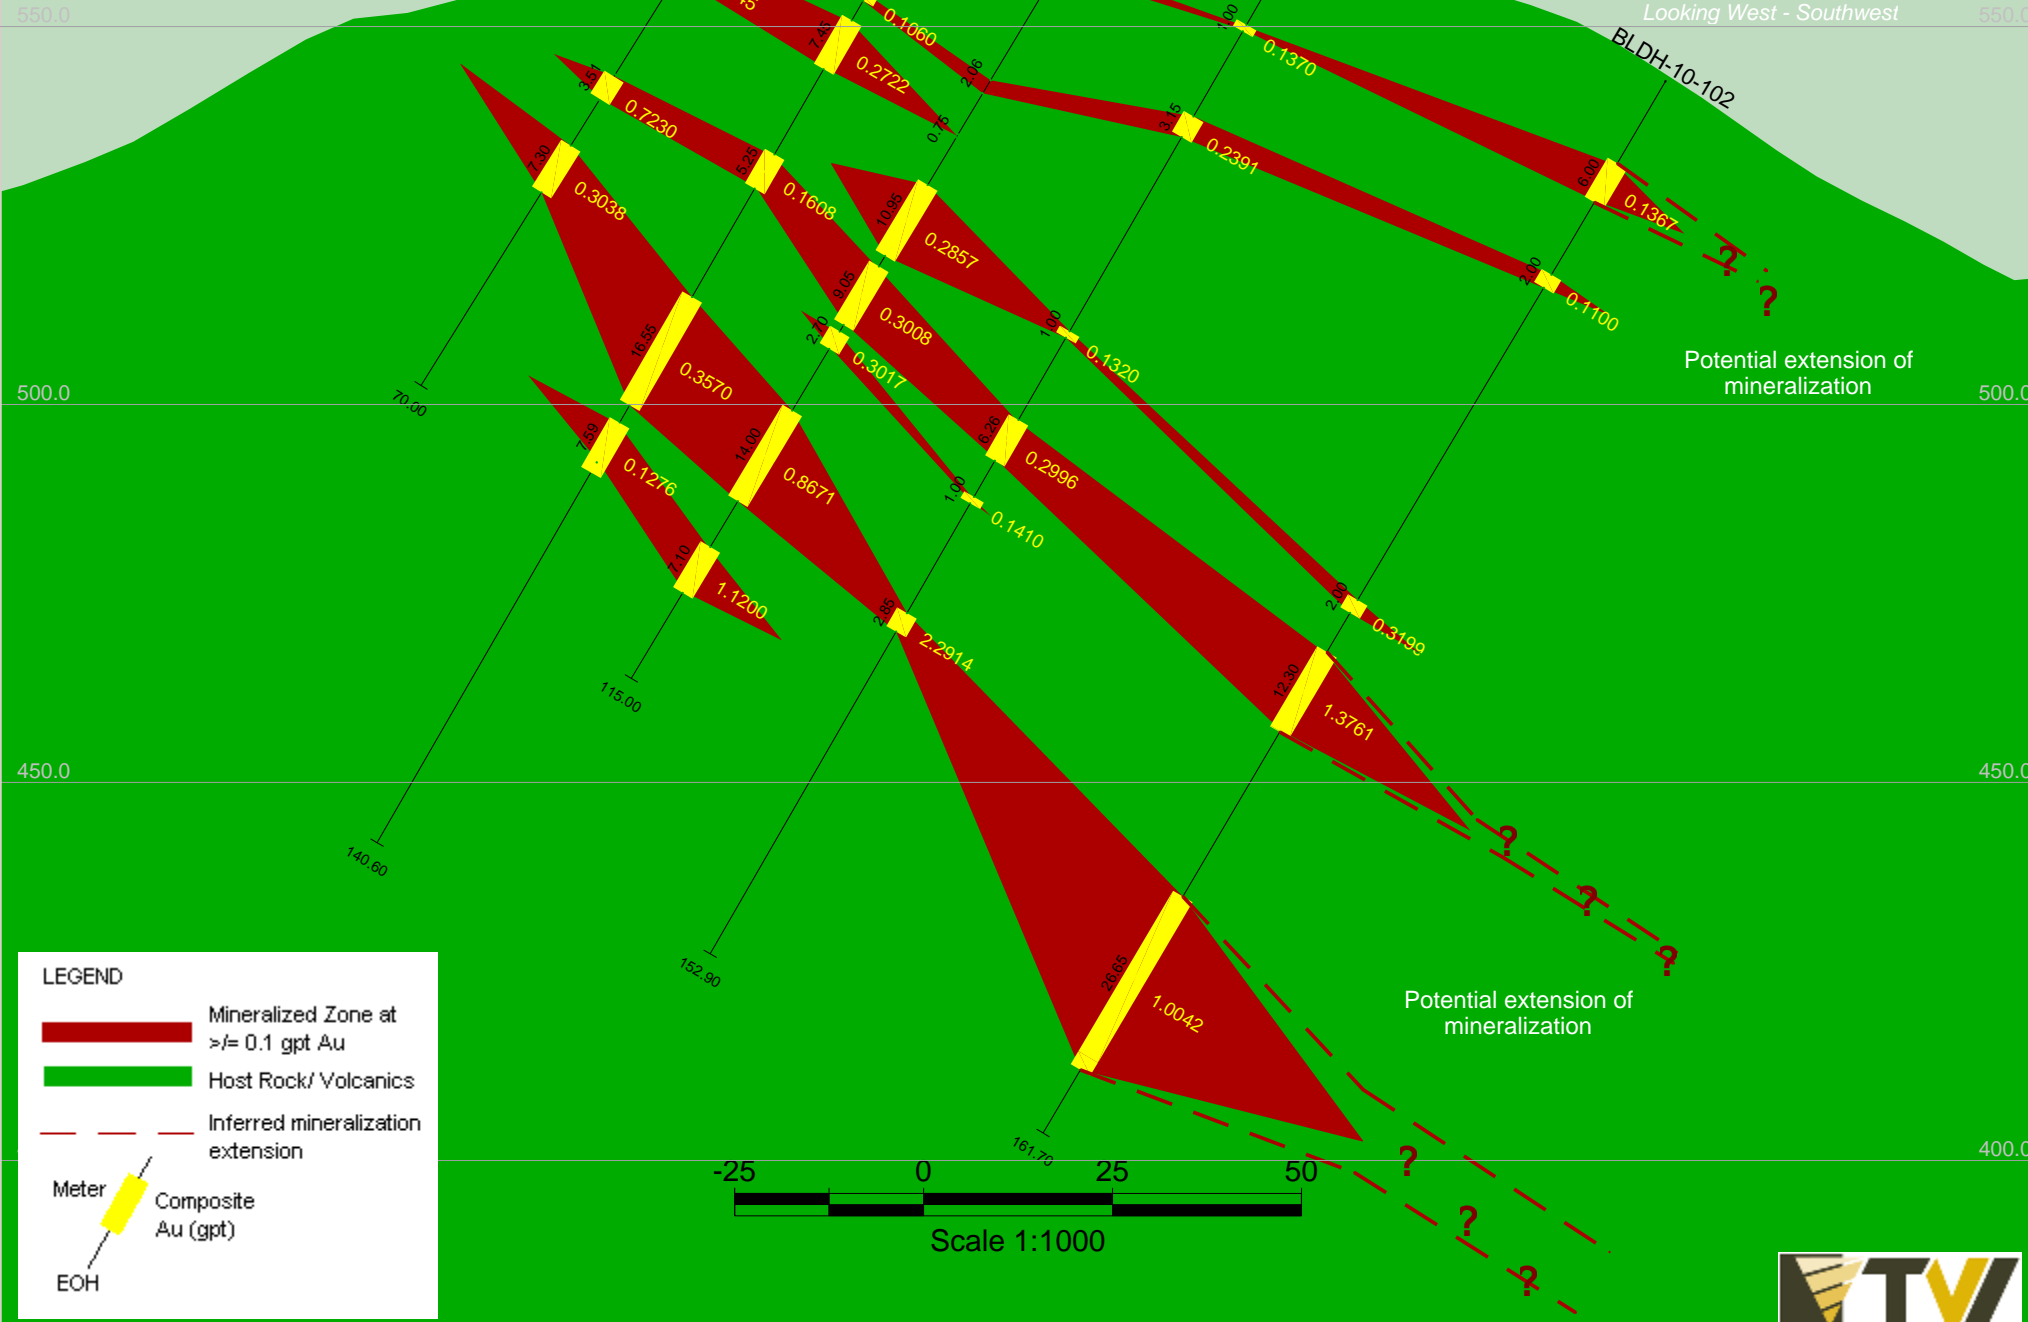

Section 250 W

Looking West - Southwest

LEGEND

- Mineralized Zone at ≥ 0.1 gpt Au
- Host Rock/ Volcanics
- Inferred mineralization extension

Meter Composite Au (gpt)

EOH