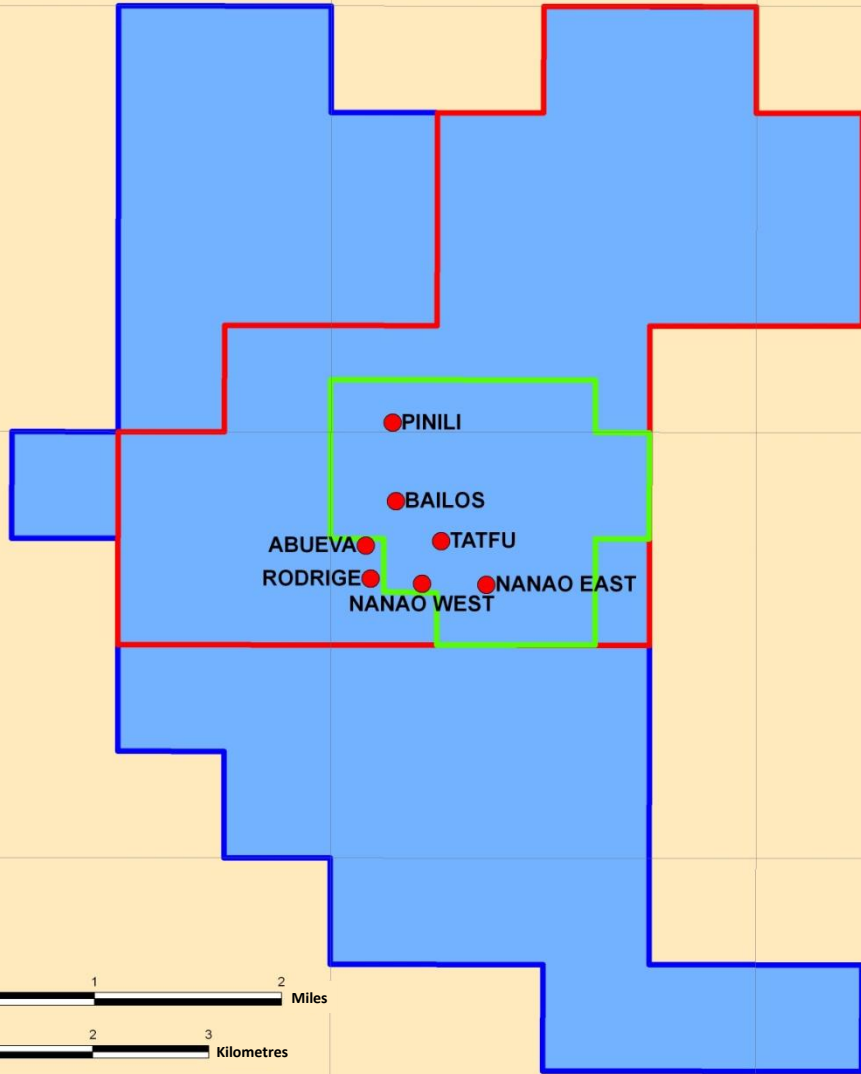

SIENNALYNN

Newly acquired property
Approx. 25 km (15.5 mi) from
TVIRD Canatuan Cu-Zn mine

CANATUAN REGION and SIENNALYNN MPSA LOCATION

Legend

- TVI Prospects
- Canatuan and Greater Canatuan
- TVI-YZ Summit Agreement
- TVI-Siennalynn Agreement
- Siennalynn