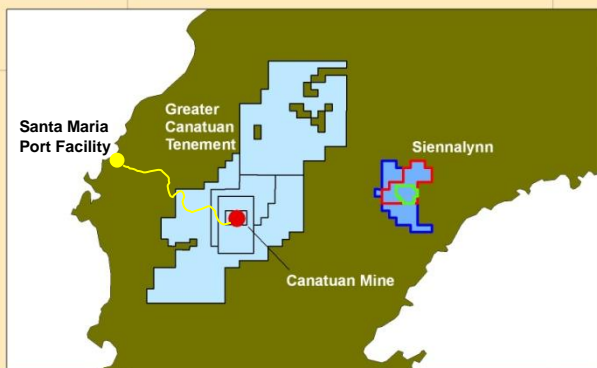

SIENNALYNN

Newly acquired property
Approx. 25 km (15.5 mi) from
TVIRD Canatuan Cu-Zn mine

CANATUAN REGION and SIENNALYNN MPSA LOCATION

Legend

- TVI Prospects
- Canatuan and Greater Canatuan
- TVI-YZ Summit Agreement
- TVI-Siennalynn Agreement
- Siennalynn